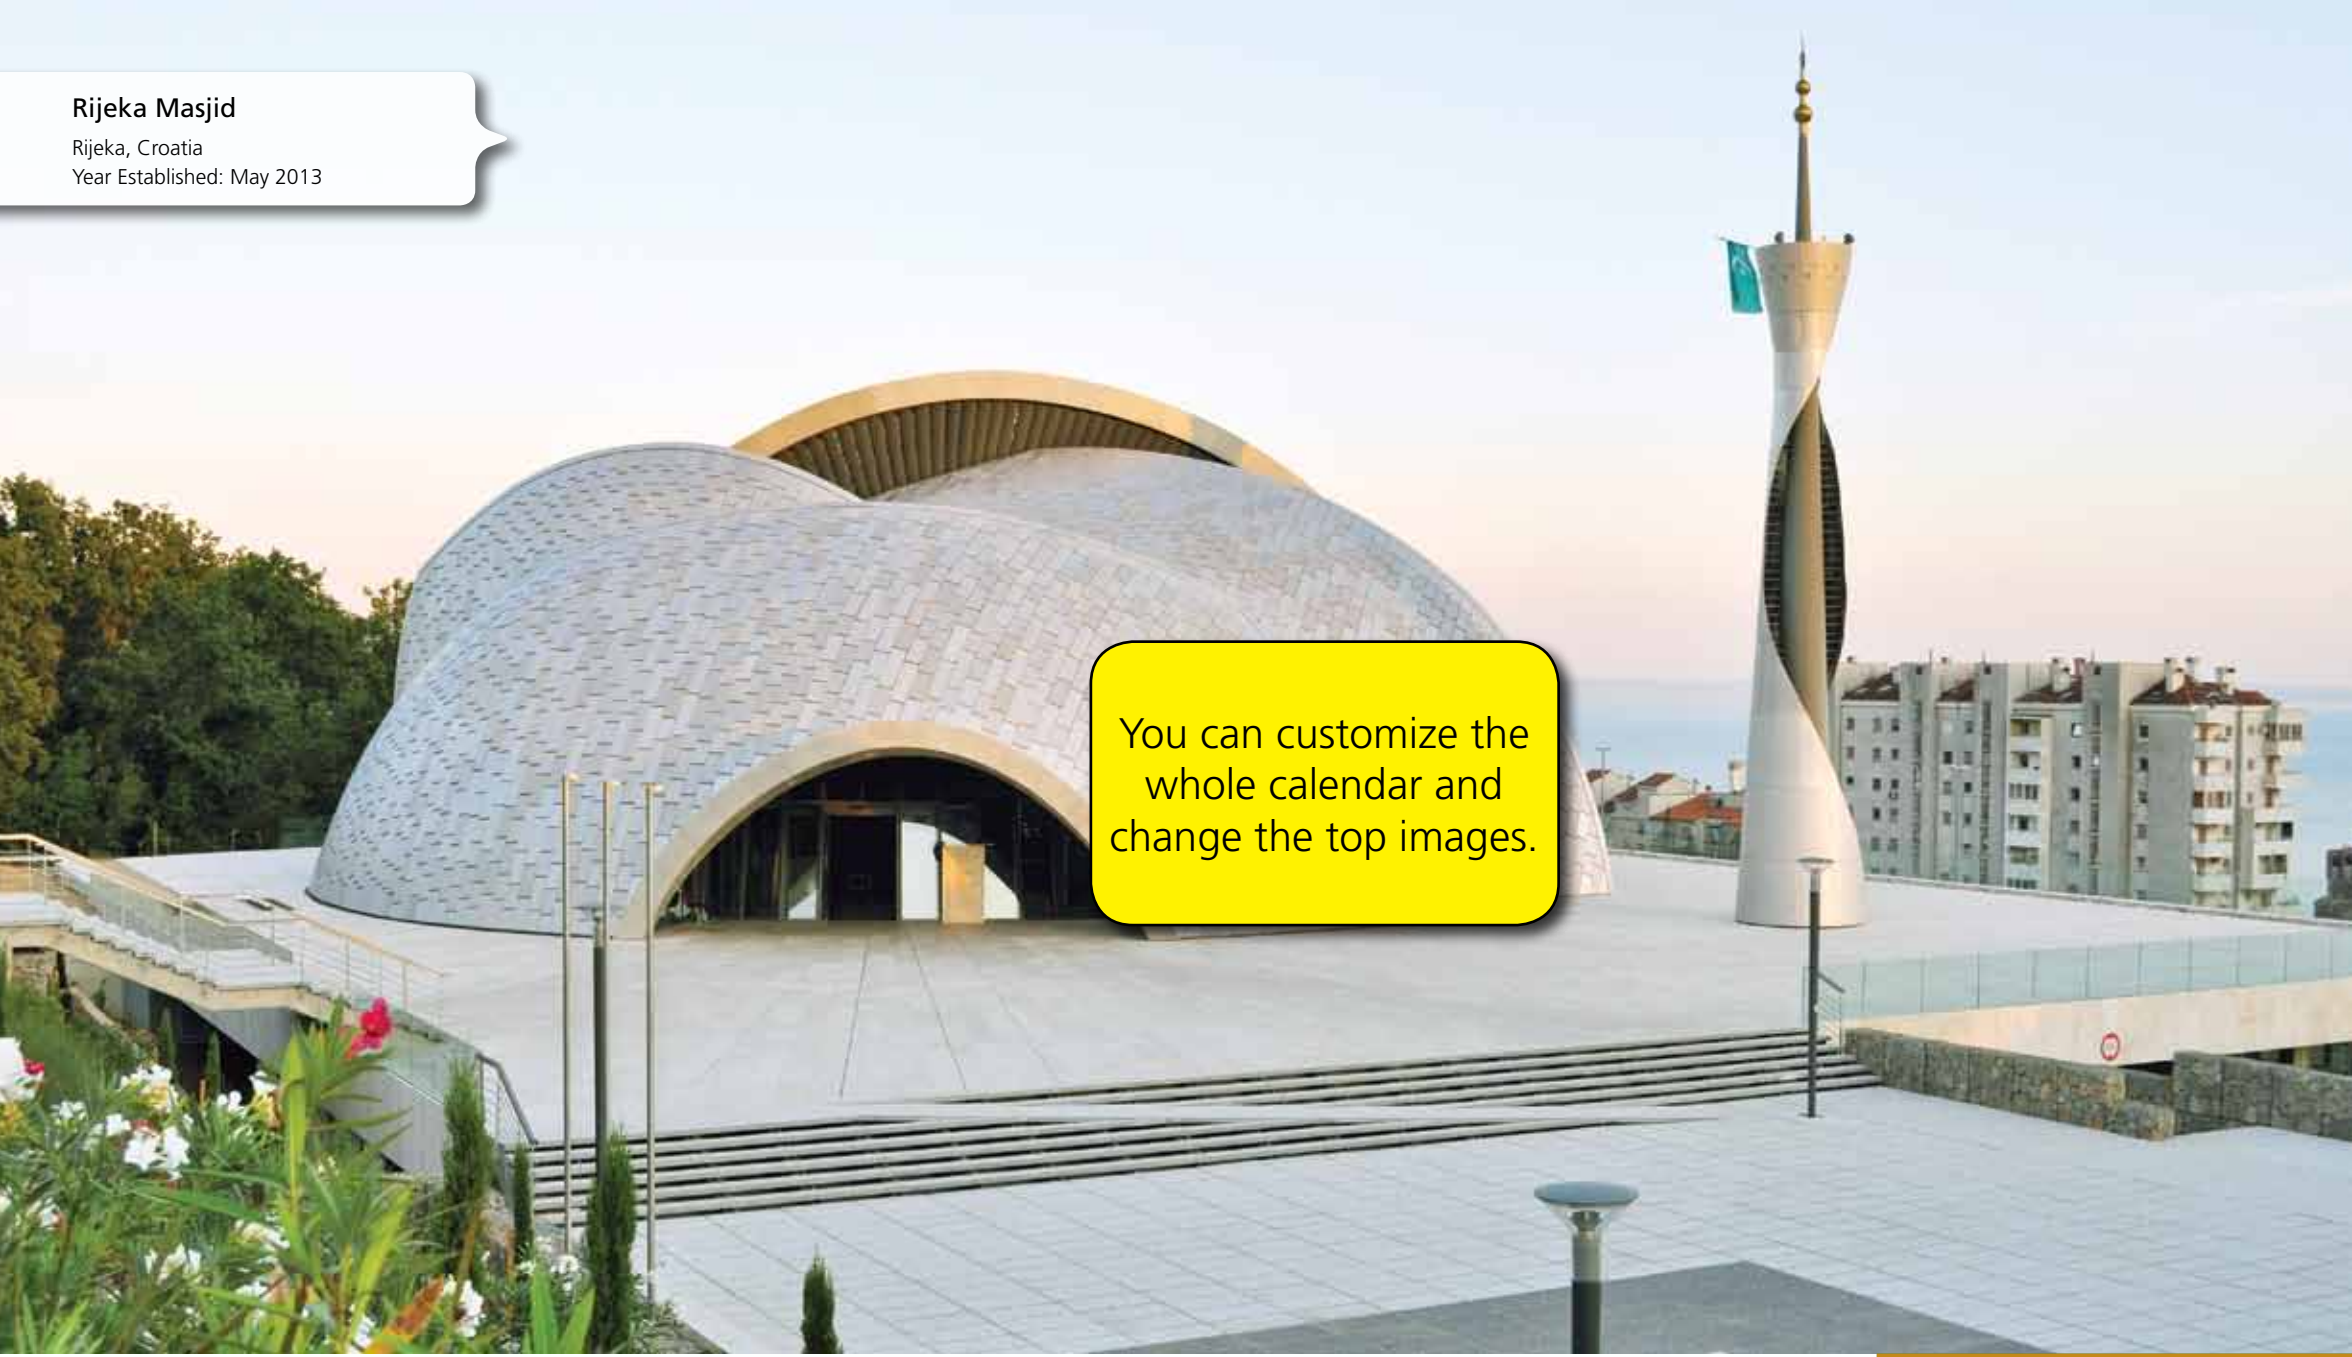

Rijeka Masjid

Rijeka, Croatia
Year Established: May 2013

You can customize the whole calendar and change the top images.

© Al-Anwar Designs. Photograph by Riad K. Ali.

Ad Size
3.05" x 1.9"

You can place advertisements on each page. The ideal is 9 ads per month (page).
(illustrated on this page with grey boxes).

2014
September
سبتمبر - أيلول
1435
Thul Qī'dah - Thul Hijjah
ذو القعدة - ذو الحجة

Sunday	الأحد	Monday	الاثنين	Tuesday	الثلاثاء	Wednesday	الأربعاء	Thursday	الخميس	Friday	الجمعة	Saturday	السبت																				
		1	5:49 7:08 12:02 2:50 4:49 6:15	2	5:50 7:09	3	5:51 7:10 12:03 2:50 4:48 6:15	4	5:52 7:11 12:03 2:50 4:48 6:15	5	5:52 7:12 12:04 2:50 4:48 6:15	6	فجر 5:53 شروق 7:13 ظهر 12:04 عصر 2:50 مغرب 4:48 عشاء 6:15																				
7	Fajr 5:54 Sunrise 7:14 Zuhr 12:05 Asr 2:50 Maghrib 4:48 Isha 6:16	8	5:55 7:15 12:05 2:50 4:48 6:16	9 Safar	5:55 7:15 12:05 2:50 4:48 6:16	10	5:56 7:16 12:06 2:50 4:48 6:16	11	5:57 7:17 12:06 2:50 4:49 6:17	12	5:58 7:18 12:07 2:50 4:49 6:17	13	5:58 7:19 12:07 2:50 4:49 6:17	14	5:58 7:19 12:07 2:50 4:49 6:17																		
15	5:59 7:19 12:08 2:51 4:49 6:18	16	6:00 7:20 12:08 2:51 4:49 6:18	17	6:00 7:21 12:09 2:51 4:50 6:19	18	6:01 7:21 12:09 2:52 4:50 6:19	19	6:02 7:22 12:10 2:52 4:50 6:20	20	6:02 7:22 12:10 2:52 4:51 6:21	21	6:03 7:23 12:11 2:53 4:51 6:21	22	6:03 7:24 12:12 2:54 4:52 6:22	23	6:04 7:24 12:12 2:54 4:52 6:22	24	6:04 7:24 12:12 2:54 4:53 6:23	25	6:05 7:25 12:13 2:55 4:53 6:23	26	6:05 7:25 12:13 2:56 4:54 6:23	27	6:06 7:26 12:14 2:56 4:55 6:24	28	6:06 7:26 12:15 2:58 4:56 6:25	29	6:07 7:27 12:15 2:58 4:57 6:25	30	6:07 7:27 12:16 2:59 4:57 6:26	31	6:07 7:27 12:16 3:00 4:58 6:27
29	6:03 7:24 12:11 2:53 4:52 6:22	30	6:04 7:24 12:12 2:54 4:52 6:22	1 Rabi' I	6:04 7:24 12:12 2:54 4:53 6:23	2	6:05 7:25 12:13 2:55 4:53 6:23	3	6:05 7:25 12:13 2:56 4:54 6:23	4	6:06 7:26 12:14 2:56 4:55 6:24	5	6:06 7:26 12:14 2:57 4:55 6:24	6	6:06 7:26 12:15 2:58 4:56 6:25	7	6:07 7:27 12:15 2:58 4:57 6:25	8	6:07 7:27 12:16 2:59 4:57 6:26	9	6:07 7:27 12:16 3:00 4:58 6:27												

Your local prayer times and special occasions can be placed on each day's area.

You can use the blank areas on each month to place your local iqama times or any special notes.

Ad Size
2.1" x 2.85"

Ad Size
3.05" x 1.9"

Ad Size
3.05" x 1.9"